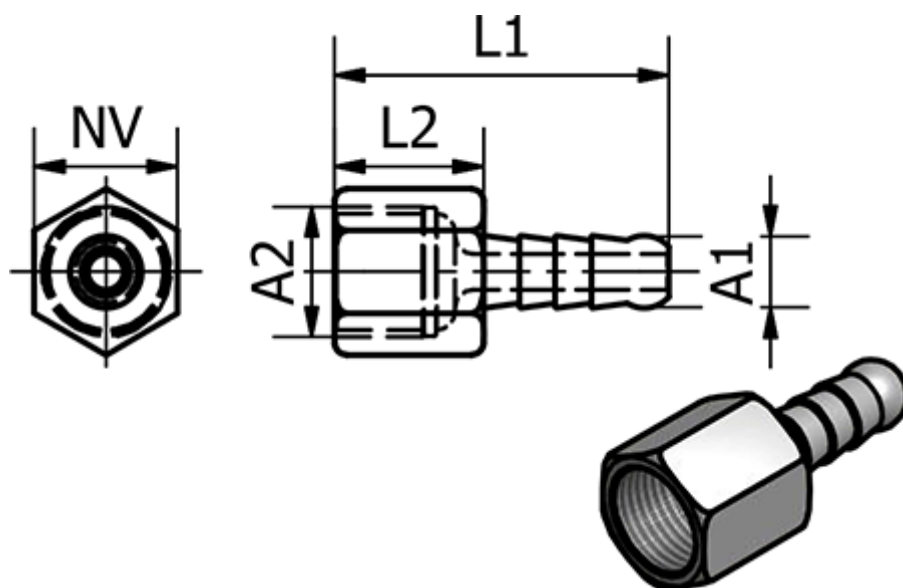

Article number: 58623715N

Description: Tube Connector 237.15-N, Ø12 - G 1/2"
Nickel-plated brass

Measures

Ext. Hose Diameter A1	= 12
L1	= 41
L2	= 14
NV	= 25
Thread A2	= G 1/2"